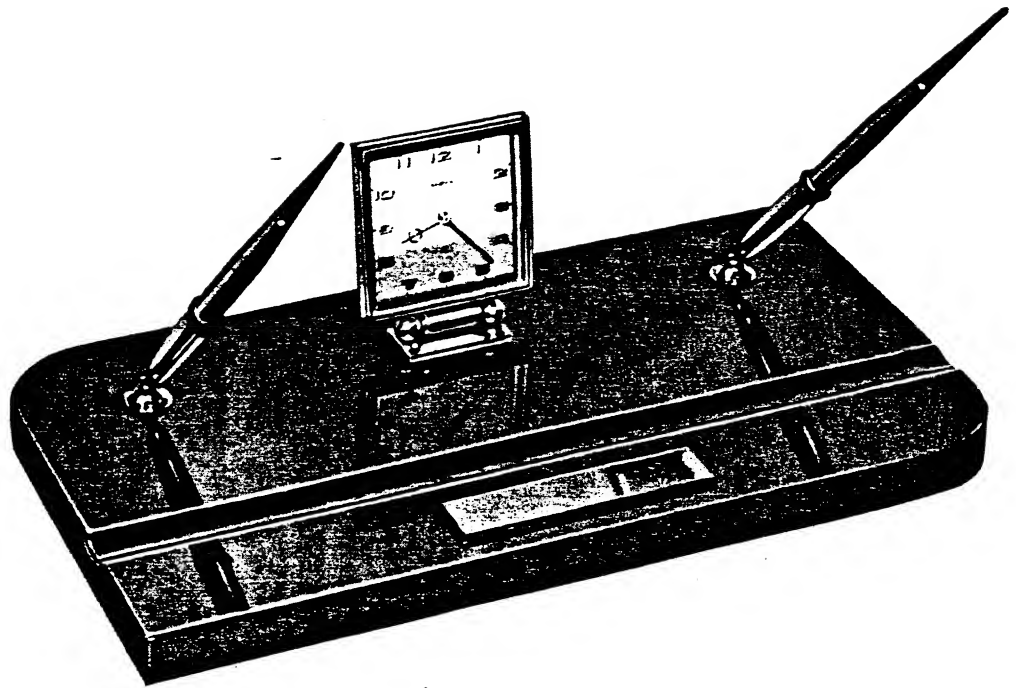

2-75J

Jet Crystal
With Two 92SD White Dot Pens
and No. 584 Clock

$75.00

Set without Clock **$50.00**
No. 584 Clock only when
supplied with this set **$25.00**
Fed. Tax on Clock only

Size—8 in. x 14 in.